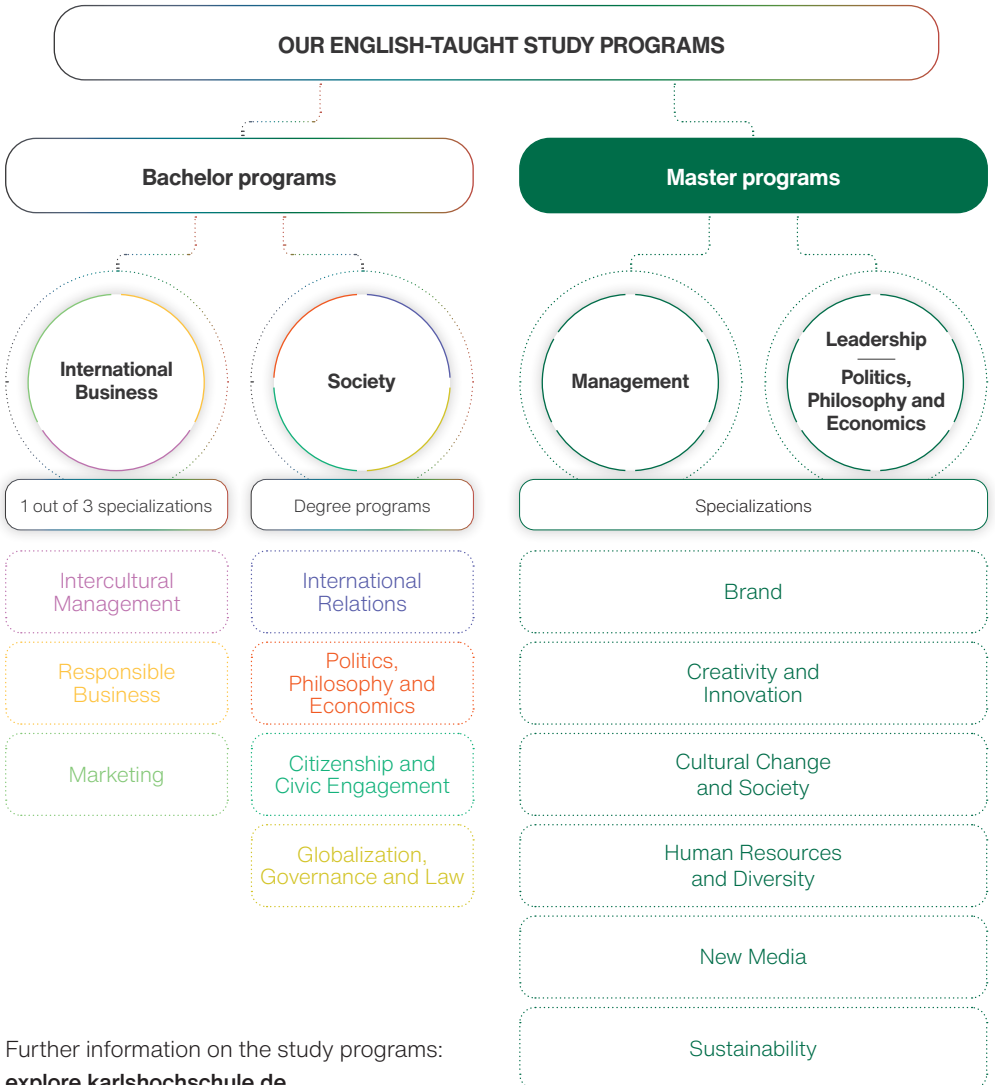

**I imagine a university where
I can thrive and prosper.**

weltwärts Scholarship for Karlshochschule

Today's global citizens, tomorrow's responsible leaders.

The Scholarship

You've been volunteering with weltwärts and would like to continue global learning and contribute to a world with more equal opportunities? You can imagine yourself working in a transnational company, an international organization or in the non-profit sector? Karlsruhochschule International University may be the perfect place for you to study! Your weltwärts volunteer service qualifies you to apply for a full scholarship at Karlsruhochschule, covering the complete tuition fees for a Bachelor's or Master's degree. To apply, please complete the online application form at application.karlsruhochschule.de/en

Next to the documents required for the general application, add a reference by your hosting or sending organization and an extra motivation letter for the scholarship,

letting us know why you would be the ideal scholarship holder.

Deadline for applications: March 31st.

Hardi Mankodi
Student of Karlsruhochschule

"To me, studying at Karlsruhochschule means being part of a truly international place, where

we identify ourselves not by national, ethnic or religious origins, but by the common values we share. We are encouraged to develop critical perspectives and to be responsible global citizens. In my program International Business, I not only learn how to be a successful business woman - I learn how to connect business with important values like sustainability and social responsibility."

importance of sustainability, responsibility and culture for economic and political action; they are involved in creative industries, international companies and non-profit organizations.

Further information on the study programs:
explore.karlshochschule.de